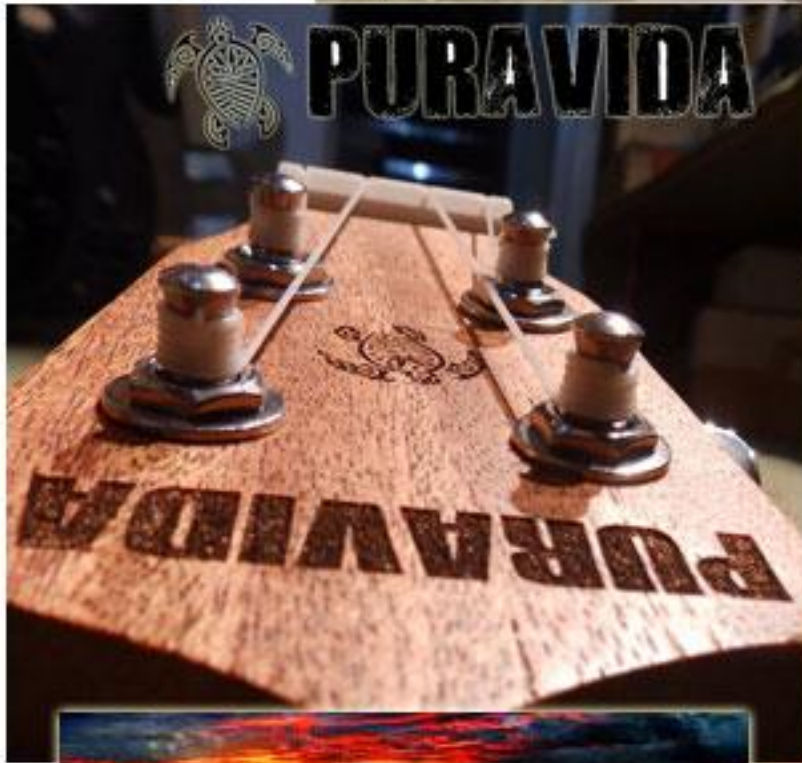

PURAVIDA

COXOS ACACIA

KX024Y

Aquila

corde armoniche

LA FELICIDAD NO ES
EL DESTINO
ES UNA FORMA
DE VIDA

EQ
ELECTRONICS
UPGRADE
TUNER
PREAMP
PICKUP

**JIMI
WOULD
BUY
THIS...**