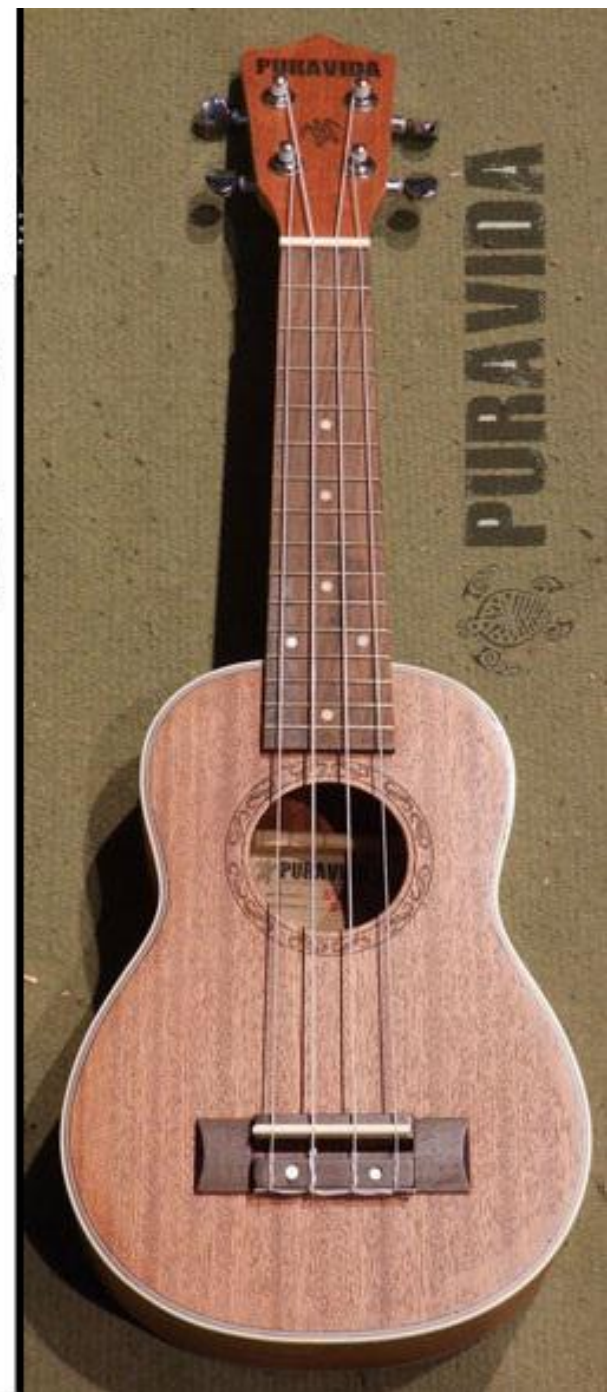

String: Imported String

Frets:15F

EQ(Option)

ULUWATU
cupid
NS021Q

Aquila

corde armoniche

Natural Colour

21inch